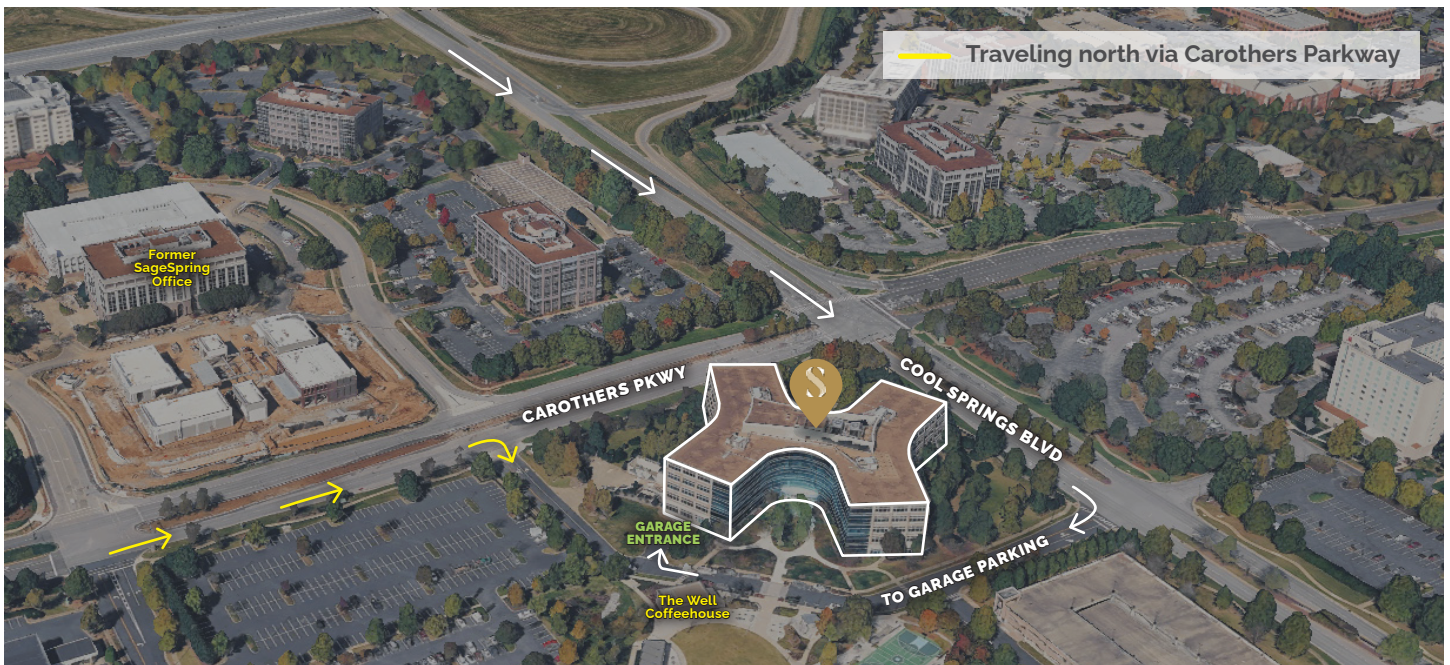

Getting to SageSpring's Franklin Office

701 Cool Springs Boulevard, Suite 500
Franklin, TN 37067

DIRECTIONS COMING FROM I-65 NORTH OR SOUTH:

-  Take exit **68A** for **Cool Springs Boulevard East**.
-  Continue straight down **Cool Springs Boulevard**.
-  **Turn right** at the **first cross street** past Carothers Parkway.
If you're driving north up Carothers Parkway (yellow arrows), take a right at the Park Place monument sign, and once you enter the office park, the garage is below the building on your left.
-  When you enter the office park from Cool Springs Blvd, continue straight toward The Well Coffeehouse and make a right into the garage below the building. Turn right at the elevator bay, and you will see **reserved parking spots** for SageSpring Wealth Partners on your right (see next page for detailed parking map).
-  Once you've parked, **take the elevator** to Suite 500 on the **5th floor**. The elevator doors will open into our office. The reception desk will be visible as you exit the elevator.

Your time is valuable. If you have difficulty finding us, please call us at **(615) 861-6100**.

Parking at SageSpring's Franklin Office

701 Cool Springs Boulevard, Suite 500
Franklin, TN 37067